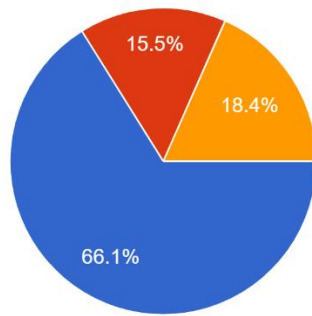

Do you live nearby?

174 responses

- Within 1 mile
- Within 2 miles
- Over 2 miles away