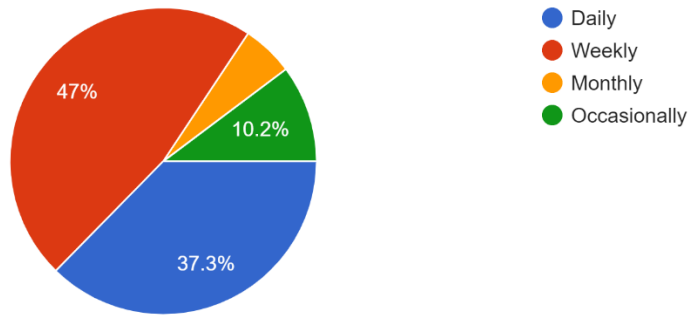

Where do you currently ride?

144 responses

- St dennis
- Street
- Scooter
- St Dennis
- Par
- Nowhere
- Lostwithiel
- St austell
- Bmx

How often would you use the new skatepark?

166 responses

What do you ride?