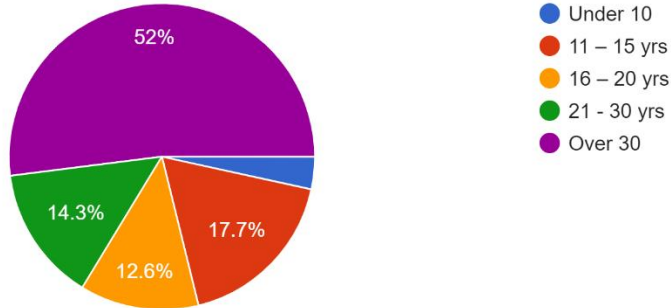

ROCHE SKATEPARK DESIGN VISION

Final Results - 24th may

How old are you?

175 responses

Are you responding on behalf of a young person?

93 responses

What is your gender?

174 responses