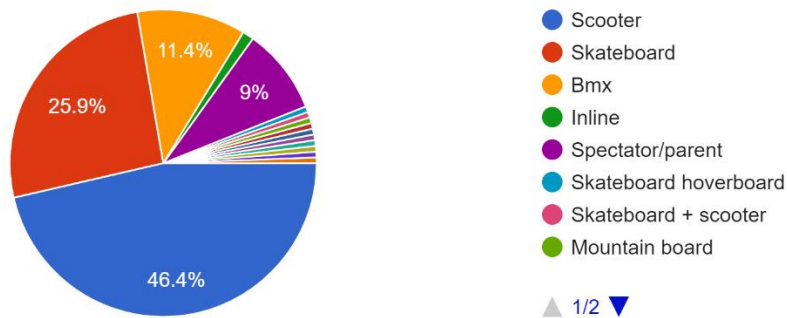

What do you ride?

166 responses