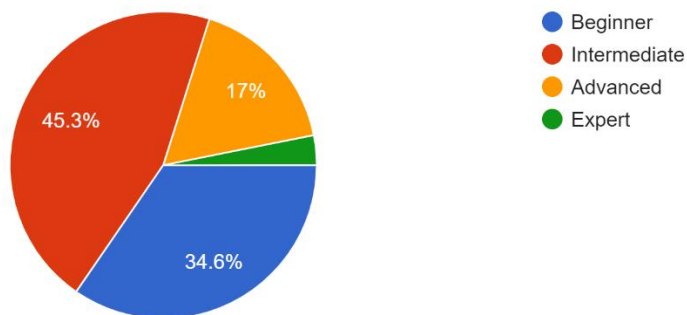

What is your standard of riding

159 responses