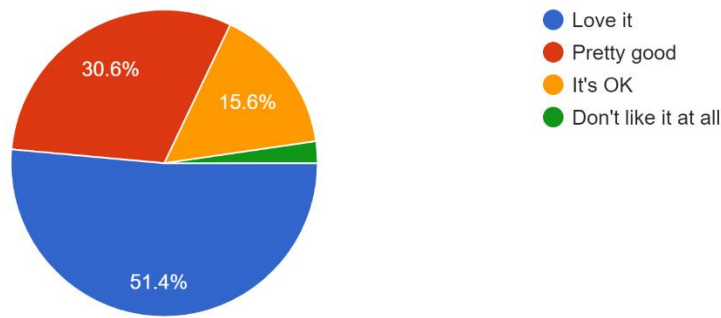

166 responses

What is your standard of riding

159 responses

What do you think of the proposed design?

173 responses

What are your favourite features in this design?

111 responses

- All of it
- Ramps
- All of it
- Everything
- The box
- Spine
- The ramps
- The football court
- The ramps.
- It has some flow which is good.
- Seating areas & still loads of room for ball games too
- That it's made out of concrete
- Large open space to use
- Cool seating, smooth look, modern
- Street section
- Lots of areas to do different things
- The quarter into the hip
- The little ramps not just the big ones