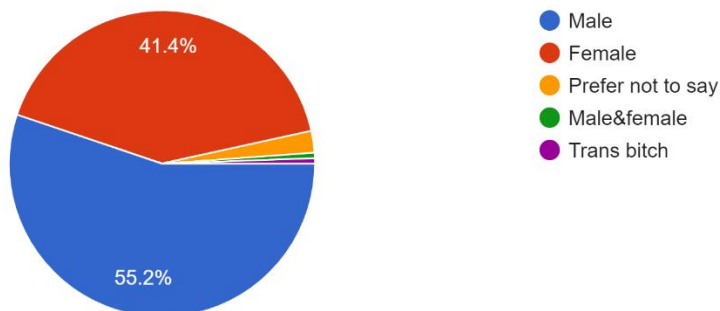

ROCHE SKATEPARK DESIGN VISION

Final Results - 24th may

How old are you?

175 responses

Are you responding on behalf of a young person?

93 responses

What is your gender?

174 responses