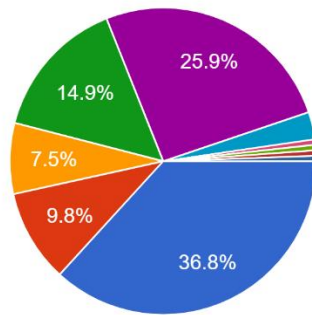

How would you travel to the skatepark?

174 responses

1. Walk
   - Cycle
   - Skate
   - Scooter
   - Car
   - Public transport
   - Im supporting the idea
   - Never
2. ▲ 1/2 ▼

Where do you currently ride?

144 responses

- St dennis
- Street
- Scooter
- St Dennis
- Par
- Nowhere
- Lostwithiel
- St austell
- Bmx