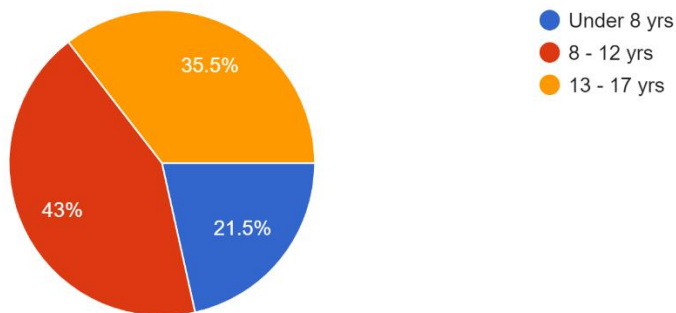

ROCHE SKATEPARK DESIGN VISION

Final Results - 24th may

How old are you?

175 responses

Are you responding on behalf of a young person?

93 responses

What is your gender?

174 responses